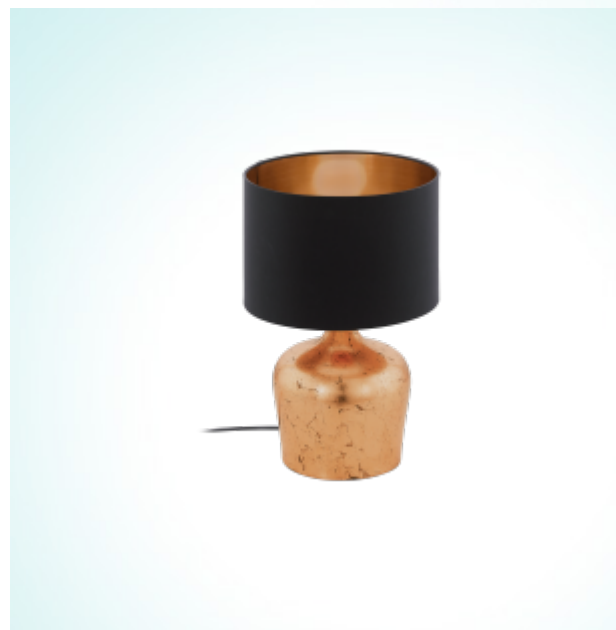

95387

MANALBA

General Information

Article: 95387
 Lighting Type: table luminaire
 Collection: Trend
 EAN Code: 9002759953874

Dimensions

Height: 380 mm
 Ø: 250 mm
 Weight: 1.26 kg

Illuminant

Socket: E27
 Illuminant: E27
 Delivery: excl.
 Max. Wattage: 1x 60W
 Suitable for: A++ - E

Material & Colour

Enclosure Material: steel
 Enclosure Colour: coppery
 Glass / Shade Material: fabric
 Glass / Shade Colour: black, copper

Functionality

Switch: in-line switch

Technical Information

Protection Rating: IP20
 Protection Class: 2
 Line Voltage: 220-240V,50/60Hz
 Operation Voltage: 220-240V,50/60Hz